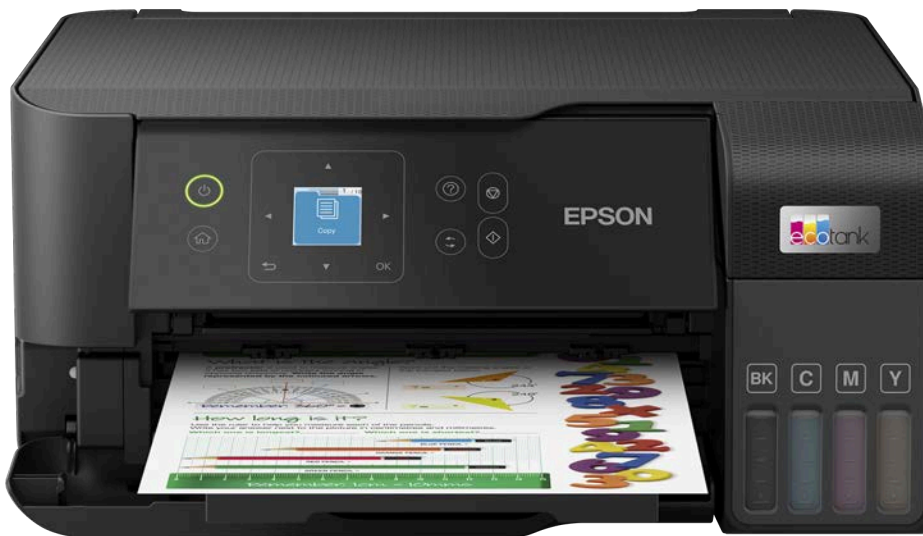

EcoTank L3560

DATASHEET / BROCHURE

Enjoy mobile printing and an ultra-low cost per page with this multifunction inkjet with LCD screen, perfect for modern, busy households

Save up to 90% on printing costs¹ with Epson's cartridge-free EcoTank printers. Supplied with high yield ink bottles, the integrated ink tanks are easy to fill thanks to the specially engineered ink bottles. With no cartridges to replace, flexible connectivity features and an LCD screen, this is the perfect printer for anyone looking for high-quality prints at an incredibly low cost per page.

Keep on saving

One set of ink bottles delivers up to 4,300 pages in black and 7,500 in colour³, equivalent of up to 66 cartridges worth of ink!¹

Epson Smart Panel app

This app enables you to control your printer from your smart device⁴. You can print, copy and scan documents and photos, set up, monitor and troubleshoot your printer, and let your creativity flow with a range of artistic templates.

Packed with features

Featuring a 3.7cm colour LCD screen, borderless photo printing (up to 10x15cm) and print speeds of up to 15 pages per minute⁵, you can speed through a variety of tasks with ease.

Modern flexibility

KEY FEATURES

- **A4 multifunction printer**
Print, copy & scan
- **Ultra-low-cost printing**
Save up to 90% on printing costs¹
- **Hassle-free ink tank system**
Enjoy mess-free refills with key-lock bottles and front-facing tanks
- **Epson Smart Panel app**
Set up, monitor, print, scan and more, all from your smart device⁴