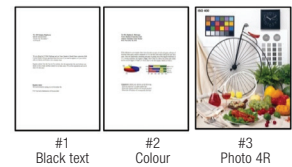

*1 Print speed (Pages Per Minute) is calculated when printed on A4 plain paper in the fastest mode, 10 x 15 cm photo print speed when printed on Epson Premium Glossy Photo Paper. Print speed may vary depending on system configuration, print mode, document complexity, software, type of paper used and connectivity. Print speed does not include processing time on host computer.