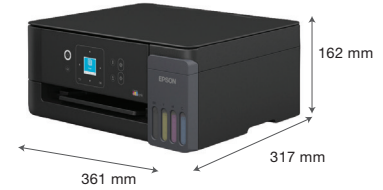

*1-year warranty or 50,000 pages, whichever comes first, printhead included. ^Under standard test conditions.

Dimensions & Weight

EcoTank L3360
Weight: 4.2 kg